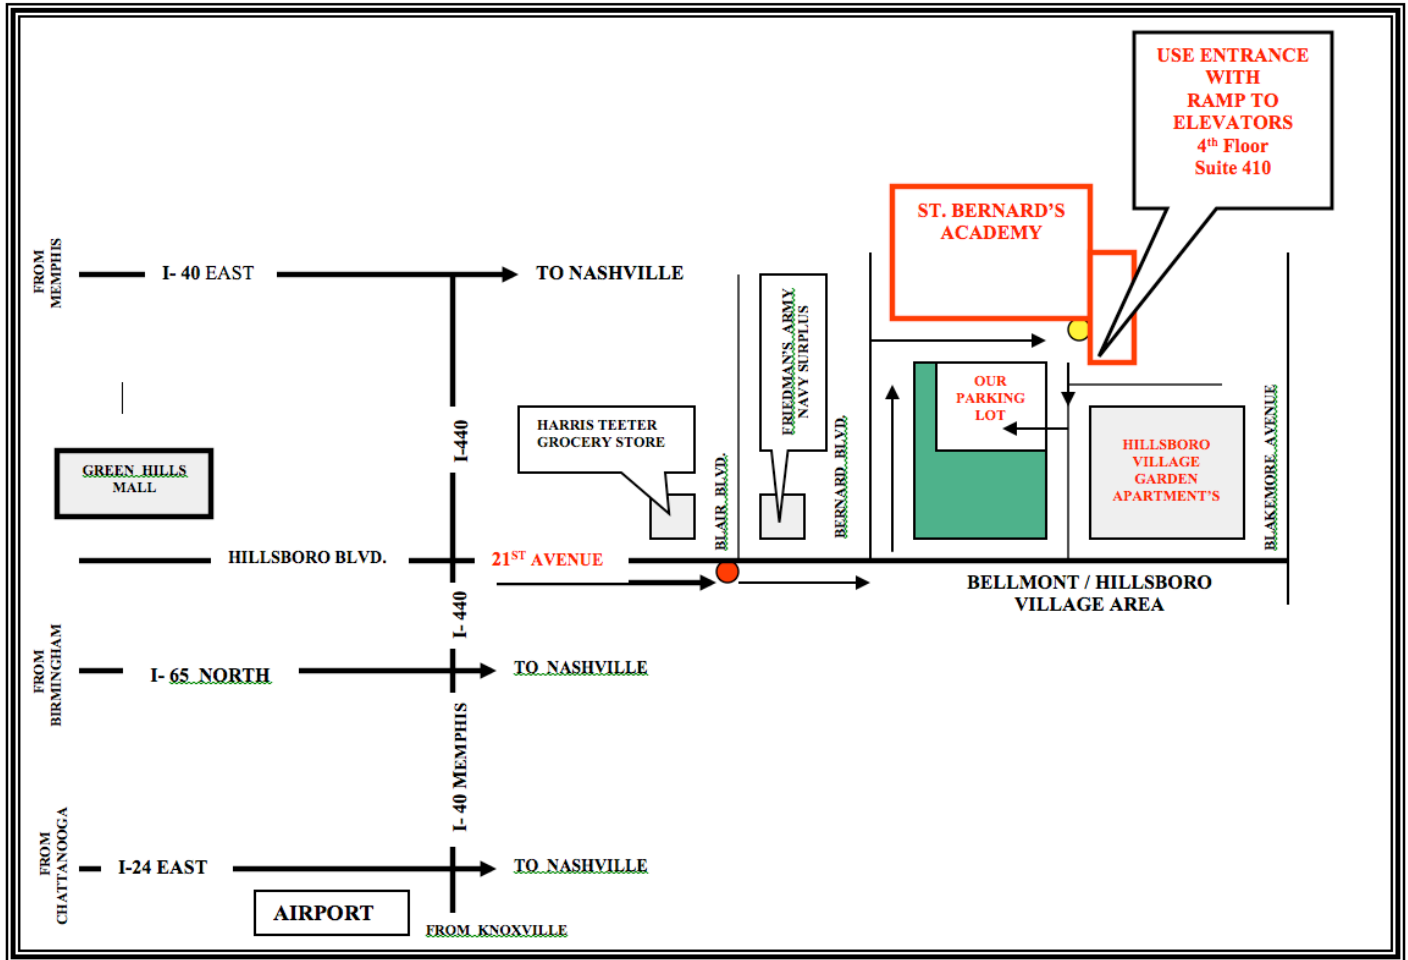

MAP TO OFFICE ELEGANT WEDDINGS BY ANGELA & EVENTS BY AP

DIRECTIONS:

I- 440 TO EXIT # 3A / (HILLSBORO BLVD. / 21ST AVENUE)

Take the **21st Avenue exit** and get into the left lane.
You will pass Harris Teeters on your left at Blair Blvd.
Pass Friedman's Army/ Navy Surplus on your left and immediately turn left onto Bernard Blvd.
Make your first right into the entrance for our 4-story building.

Park in the **designated parking lot or in a visitor space (applies M-F, 9am-5pm).**

For your convenience, please use the ramp entrance to the far right / front of the building.
Go up the ramp, through the glass doors to the elevator.
Go to the 4th floor and follow hallway to the right.
We are located on the right in Suite 410.

Parking: 9am-5pm M-F

In front of building-you can park in a "visitor" space or in the lot in front of the building that doesn't have a # assigned to a space.
After 5pm or on the weekends, you can park anywhere